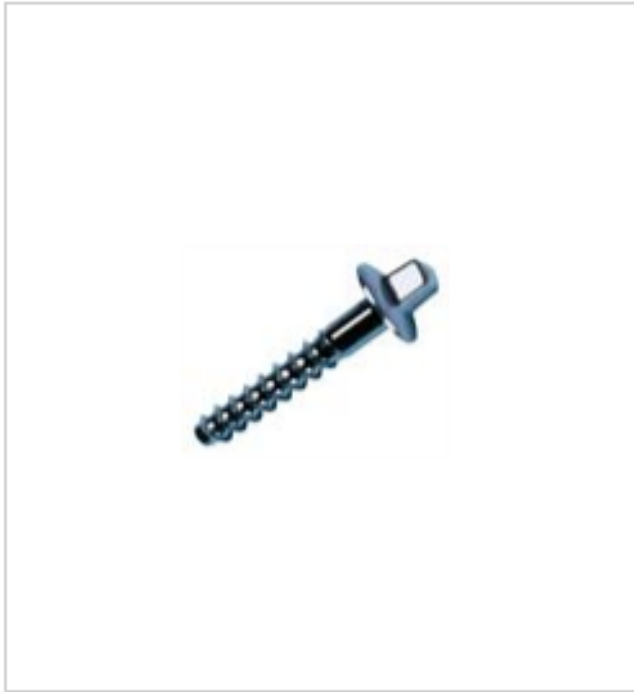

## Spikes (Dog Lock, Screw, Single Shank, Double Shank)

### Description

---

These are available in various sizes as per customer requirement as per specification of AAR, Indian Railway & Others